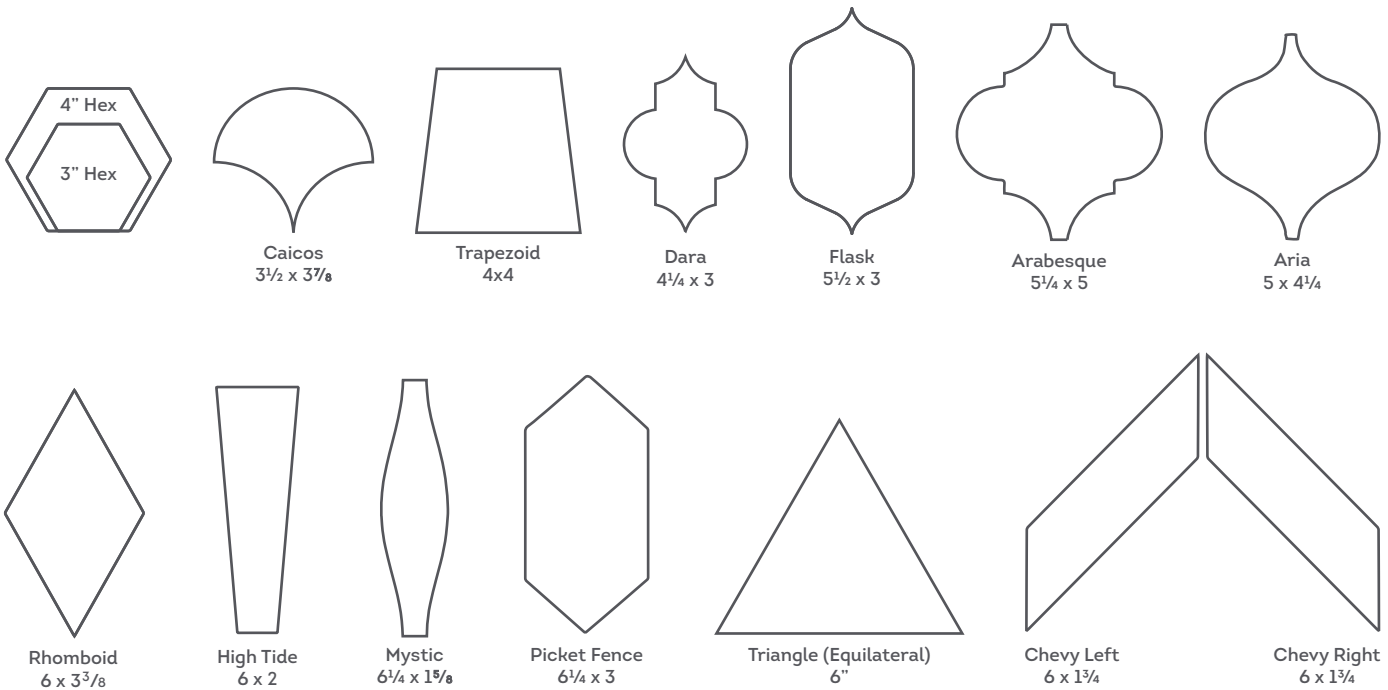

Flat Shapes: