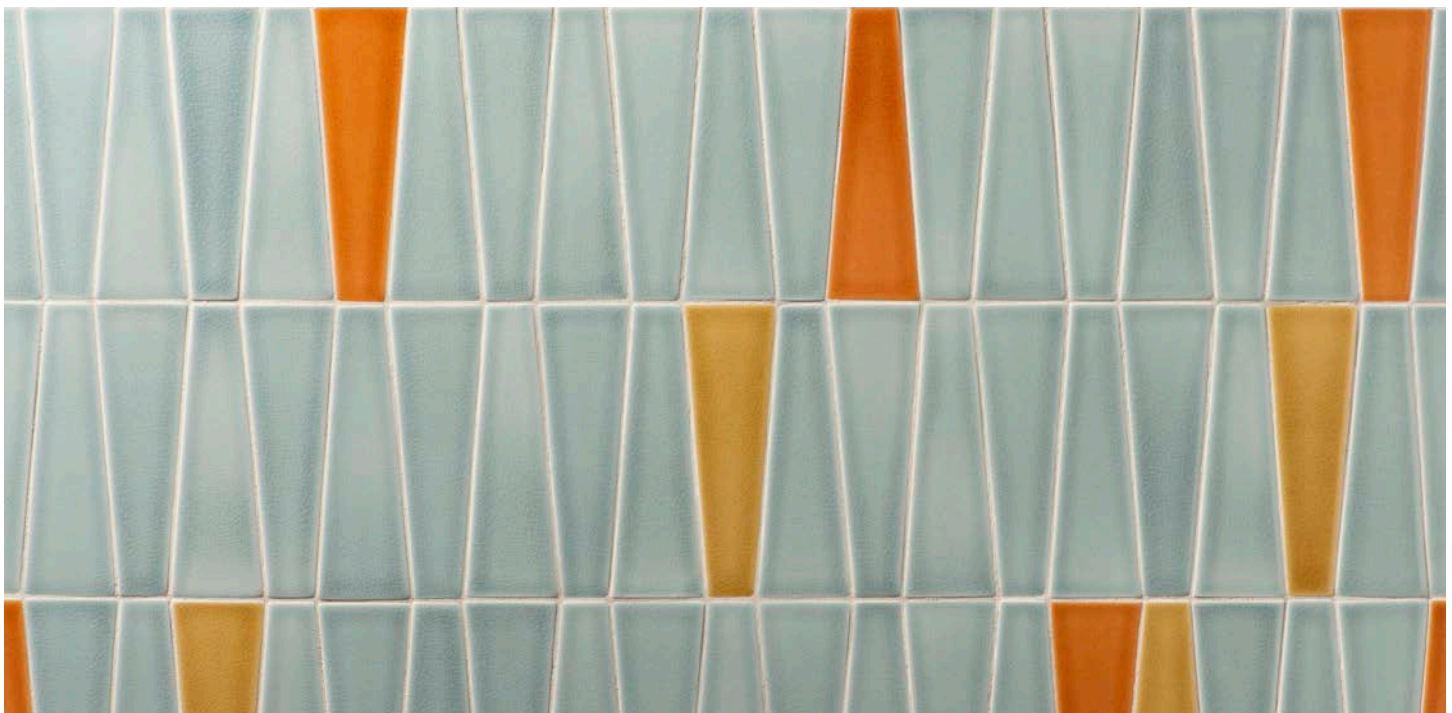

STELLAR

HANDCRAFTED IN AMERICA
 sonomatilemakers.com

Applications

- Interior walls
- Showers
- Steam Showers (gloss, matte)
- Light duty floors and countertops (matte)

See our Tech Info for more detailed information at sonomatilemakers.com/installation

Sustainability

Stellar Specifics:

- Made in Windsor, California
- Made with domestic clay sources
- Lead-Free
- Non-Toxic
- No VOC off-gassing

Around the Sonoma Tilemakers Factory:

- Our solar panels produce over 45 MWh of power per year, helping to reduce our carbon footprint.
- All of the water used to produce Stellar is contained in a closed system. This system reclaims, recycles and reuses any waste water generated. The recycled water is used for cleaning and washing purposes.
- Excess glaze from our spray booths is recycled and used in the body of our tile.
- Glaze that becomes obsolete due to product line changes is reclaimed into active glazes.
- All wet clay scrap that is generated during the manufacturing process is recycled back into the tile body.
- Tile that doesn't make it through our quality control is donated to Habitat for Humanity or taken to the quarry where it is ground up and used in road construction.
- Our shipping boxes are made from SFI (Sustainable Forestry Initiative) Certified sources, with a minimum of 33% post consumer recycled cardboard. They are printed with soy inks and are recyclable.

STELLAR

HANDCRAFTED IN AMERICA

sonomatilemakers.com

Pieces Available in all 108 Stellar colors (Crackle, Glossy , Matte)

Square Edge Field Tile:

Chiseled Edge Field Tile:

Flat Shapes:

STELLAR