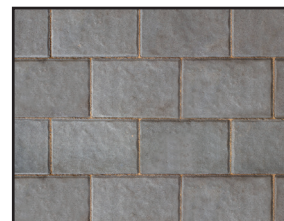

PENNSYLVANIA BLUE**