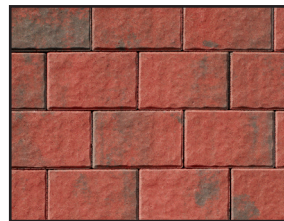

# 6x12 Fullnose

Surround your pool or create sturdy steps. 6x12 Fullnose Pavers come in a wide variety of colors. Rectangular in shape and a smooth surface give this coping a unique look. Rounded edges add a special charm. No spacer lugs needed.

BROWN

CAPPUCCINO BLEND\*

CHARCOAL

CHESAPEAKE BLEND\*

CRAB ORCHARD BLEND\*

FIRE ISLAND BLEND

GOLDEN BROWN BLEND

GRANITE CITY BLEND